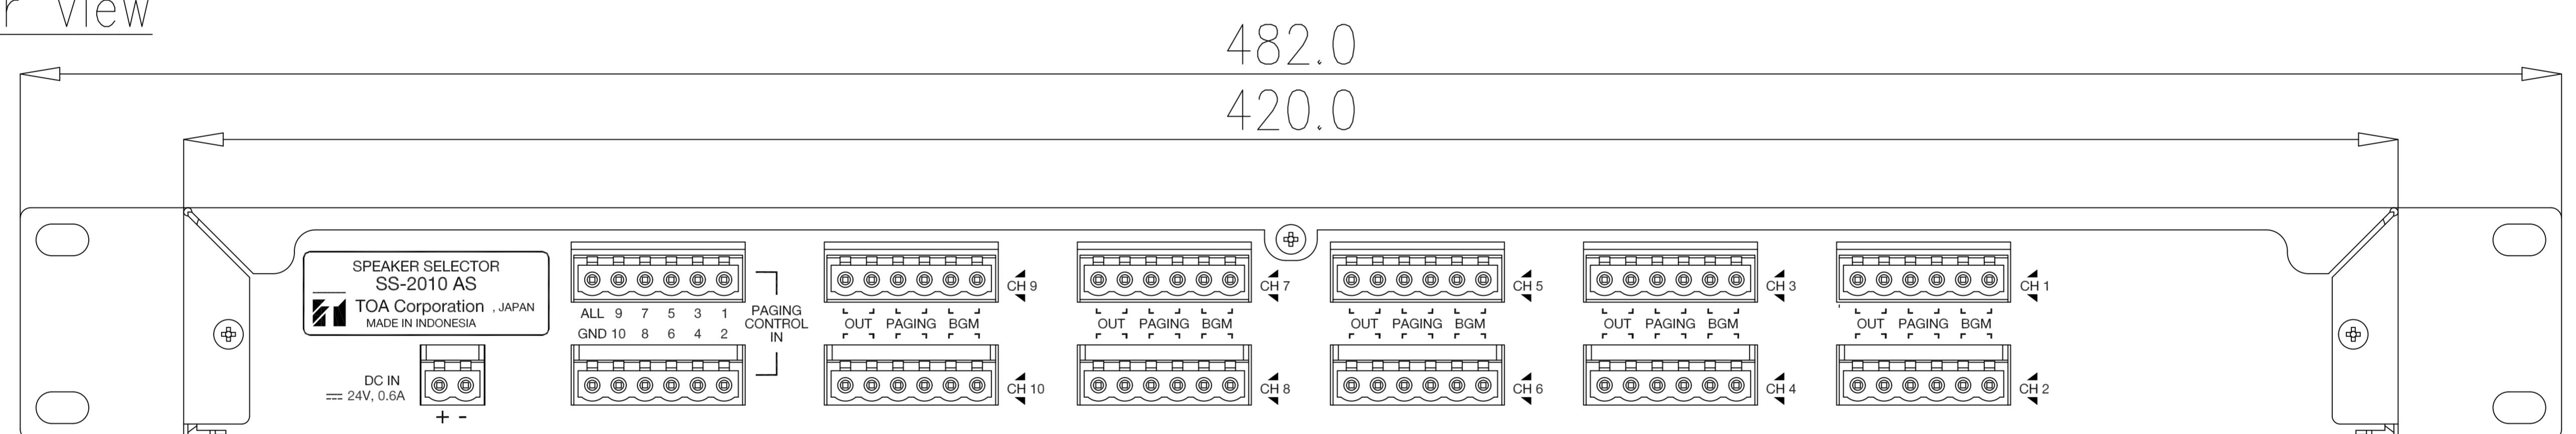

DESCRIPTION

TOA speaker selector SS-2010 is a 10 zone BGM and 10 zone paging speaker selector. This highly efficient speaker selector can be installed with the public address system in schools, malls, offices, and places requiring the selection of speakers.

SPECIFICATIONS

Voltage Source	24 V DC	
Current Consumption	0.6 A DC	
Inputs	10 Inputs BGM	
	10 Inputs Paging	
Output	10 Outputs, each output channel max 480W at 100V line	
Controls	Front	10 BGM Selectors
		10 Paging Selectors
	Rear	1 All Call Selector for All Paging
Indicator Led	Rear	1-10 Paging Controls In
		All Paging Control In for All Paging
		1 All Call LED
Operating Temperature	0°C to +40°C	
Finish	Front Panel : Aluminum Hair Line, Etching Black	
	Case : Steel Plate, Painting Black	
Dimensions	420 (W) X 44 (H) X 320 (D) in mm	
Weight	3.2 kg	
Accessories	6P Connectors (12 Pcs)	
	2P Connector (1 Pc)	

APPEARANCE

Rear View

Front View

Side View

UNIT : mm SCALE : 1/3