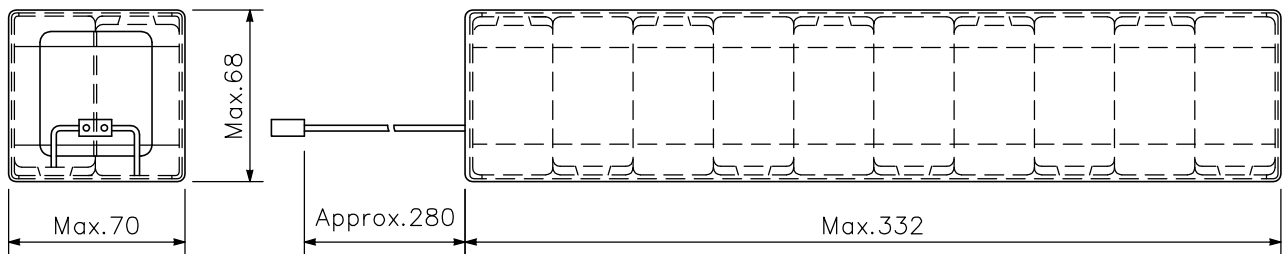

■ SPECIFICATIONS

Nominal Voltage	24 V
Nominal Capacity	3,500 mAh/5 HR
Operating Temperature	0°C to +45°C
Charging Current	350 mA (88 mA trickle charging)
Weight	3.3 kg

■ APPEARANCE

UNIT:mm SCALE:1/3