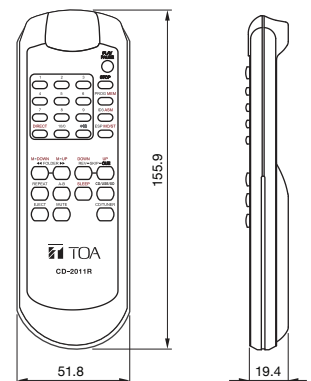

## SPECIFICATIONS

Power Source	220 ~ 240 V AC, 50/60 Hz
Power Consumption	15 W
CD Frequency Response	20 - 20,000 Hz, $\pm 3$ dB
Tuner Receiving Frequency	87.5 - 108 MHz (50 kHz step)
Audio Input	FM 75 ohms unbalanced antenna terminals, USB port for memory stick (support up to 32GB), SD/MMC card slot (support up to 32GB)
Audio Output	RCA audio output for FM L and R channels, RCA audio output for CD L and R channels, RCA audio output for PRIORITY L and R channels
Channels of Memory Tuner	30 Channels in total for FM broadcasts
Indicators	CD Player : LED, Tuner FM : LED
Operating Temperature	0°C to 40°C
Finish	Front Panel : Steel Plate, Color Black
	Case : Steel Plate, Color Black
Dimensions	482 (W) X 44 (H) X 250 (D) in mm
Weight	3.6 kg (without accessories)
Accessories	AC Power cord
	FM radio Antenna
	Remote Control

## APPEARANCE

Rear View

Top View

Side View

Front View

Remote Control

UNIT : mm SCALE : 1/5