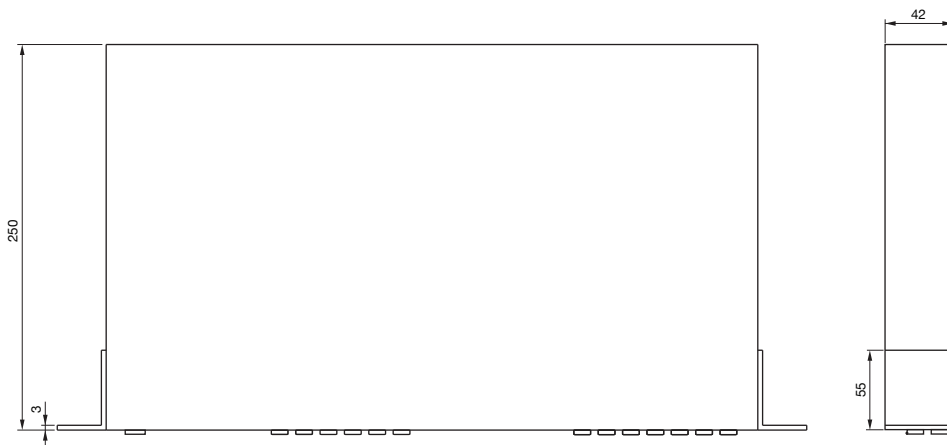

## SPECIFICATIONS

Power Source	220 ~ 240 V AC, 50/60 Hz
Power Consumption	15 W
CD Frequency Response	20 - 20,000 Hz, $\pm 3$ dB
Tuner Receiving Frequency	87.5 - 108 MHz (50 kHz step)
Audio Input	FM 75 ohms unbalanced antenna terminals, USB port for memory stick (support up to 32GB), SD/MMC card slot (support up to 32GB)
Audio Output	RCA audio output for FM L and R channels, RCA audio output for CD L and R channels, RCA audio output for PRIORITY L and R channels
Channels of Memory Tuner	30 Channels in total for FM broadcasts
Indicators	CD Player : LED, Tuner FM : LED
Operating Temperature	0°C to 40°C
Finish	Front Panel : Steel Plate, Color Black
	Case : Steel Plate, Color Black
Dimensions	482 (W) X 44 (H) X 250 (D) in mm
Weight	3.6 kg (without accessories)
Accessories	AC Power cord
	FM radio Antenna
	Remote Control

## APPEARANCE

Rear View

Top View

Side View

Front View

Remote Control

UNIT : mm SCALE : 1/5