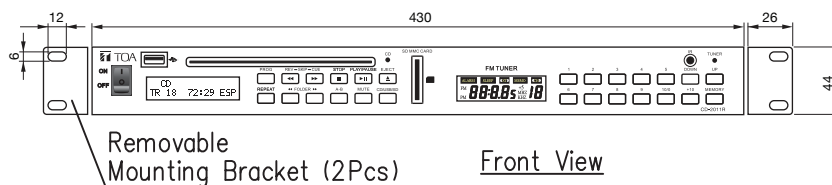

## SPECIFICATIONS

Power Source	220 ~ 240 V AC, 50/60 Hz
Power Consumption	15 W
CD Frequency Response	20 - 20,000 Hz, $\pm 3$ dB
Tuner Receiving Frequency	87.5 - 108 MHz (50 kHz step)
Audio Input	FM 75 ohms unbalanced antenna terminals, USB port for memory stick (support up to 32GB), SD/MMC card slot (support up to 32GB)
Audio Output	RCA audio output for FM L and R channels, RCA audio output for CD L and R channels, RCA audio output for PRIORITY L and R channels
Channels of Memory Tuner	30 Channels in total for FM broadcasts
Indicators	CD Player : LED, Tuner FM : LED
Operating Temperature	0°C to 40°C
Finish	Front Panel : Steel Plate, Color Black
	Case : Steel Plate, Color Black
Dimensions	482 (W) X 44 (H) X 250 (D) in mm
Weight	3.6 kg (without accessories)
Accessories	AC Power cord
	FM radio Antenna
	Remote Control

## APPEARANCE

Rear View

Top View

Side View

Front View

Remote Control

UNIT : mm SCALE : 1/5